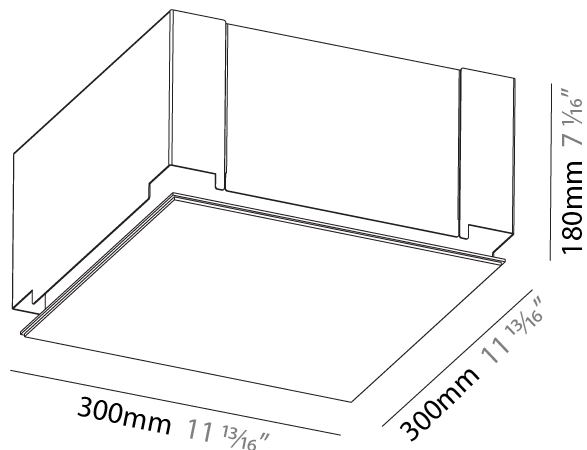

PHYSICAL

Shape: Square
Length (mm): 300
Length (in): 11 ¹³/₁₆"
Width (mm): 300
Width (in): 11 ¹³/₁₆"
Height (mm): 180
Height (in): 7 ¹/₁₆"
Ceiling Thickness (mm): 10 / 12.5 / 15 / 25 / 30
Ceiling Thickness (in): 3/8 or 1/2 or 9/16 or 1 or 1 3/16
Min. Recessing Depth (mm): 200
Min. Recessing Depth (in): 7 ⁷/₈"
Light Distribution: Direct
Diffuser: PMMA - Opal
Fixture Finish: SSR / BKV / CWI / CRY / HAB / UFT / ITA / RUA / FTG / MYG / LOD / PUS / FRO / FUP / KIA / POP / BLS / SPG / MEY / GOH / GUM / CHC / COM / ABZ / JAG / OBR / MOS / ROR
Fixture Material: Extruded Aluminum / Steel
Cut-out Measurements: 335mm 13 3/16" x 335mm / 13 3/16"
Upon Request: Unique Sizes Unique Ceiling Thickness Unique Mounting Depth Spot Inserts

ELECTRICAL

Lamp Type: LED (Zhaga Standard)
Input Wattage (W): 12.4
Total Output Wattage (W): 10.8
Dimming: Tri-Mode (Non-Dimming and Phase Dimming (120Vac only) and 0-10V Dimming)
Driver Included: Yes
Driver Location: Integrated
Driver Type: Constant Current - Universal
Driver Class: Class 2
Input Voltage (V): 120 - 277
Constant Current (MA): 350

LED

Color Temperature (°K): 3000 / 3500 / 4000
Max. Delivered Lumen (lm): 850 / 902 / 920
CRI: >80 CRI
Efficiency (%): 65% (5mm Perspex)
Lamp Life (hrs): 50000
Upon Request: RGB-W Tunable White Special Color Temperature CRI90

OPTICAL

RATINGS AND CERTIFICATIONS

Certified By: Certified for North American Standards
IP rating: IP20